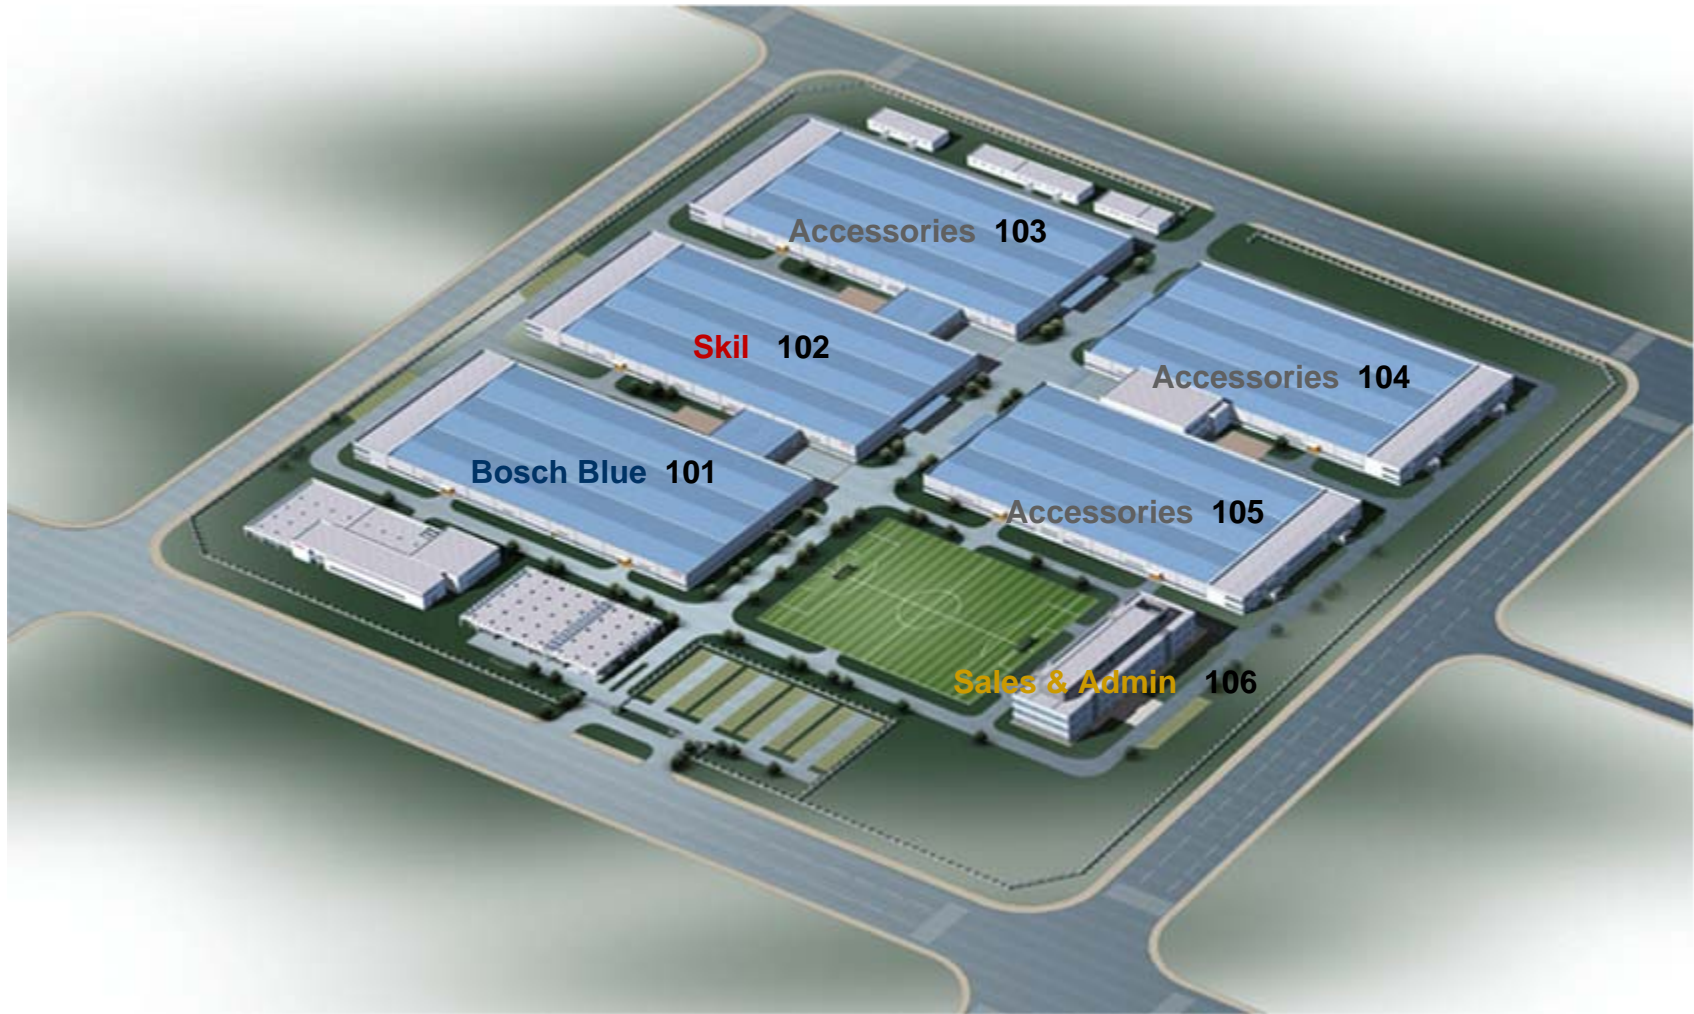

BOSCH

PTCN Milestones 里程碑

| | | | | |
|--|--|---|---|--|
| 1995 Foundation of Hangzhou Bosch Power Tools Co., Ltd. as JV of Bosch | 1997 Launch of 2kg hammer production Certification of ISO 9002 for Hangzhou | 1999 Launch of angle grinder production | 2000 Rolling out of 1st million of "made in Hangzhou" Bosch tools | 03/2003 Set up of SKIL tool production |
| 07/2003 Launch of marble cutter production Set up of Accessories production | 12/2003 Renaming of company Move to new facilities | 04/2004 Opening Ceremony of Bosch Power Tools (China) Co., Ltd. | 07/2004 Launch of 2-kg hammer (new version GBH2-22) production | 08/2004 Launch of cordless circular saw production |
| 03/2005 Launch of masonry drill bits production | 07/2005 10 th Anniversary Celebration of PTCN | 01/2006 Takeover of sales China from Melchers | 02/2007 Takeover 6 Bosch Service Centers from Melchers | 03/2007 Open Hangzhou training center |
| 03/2008 Open ETD lab | 09/2009 100 th Anniversary Celebration of Bosch | 10/2010 15 th Anniversary Celebration of PTCN | | |

BOSCH

PTCN: Site Map Hangzhou PTCN: 杭州博世地图

PTCN Organization PTCN组织结构图

PTCN – Business Areas 业务组成

Bosch Blue

博世蓝-专业电动工具

角磨机

5公斤电锤