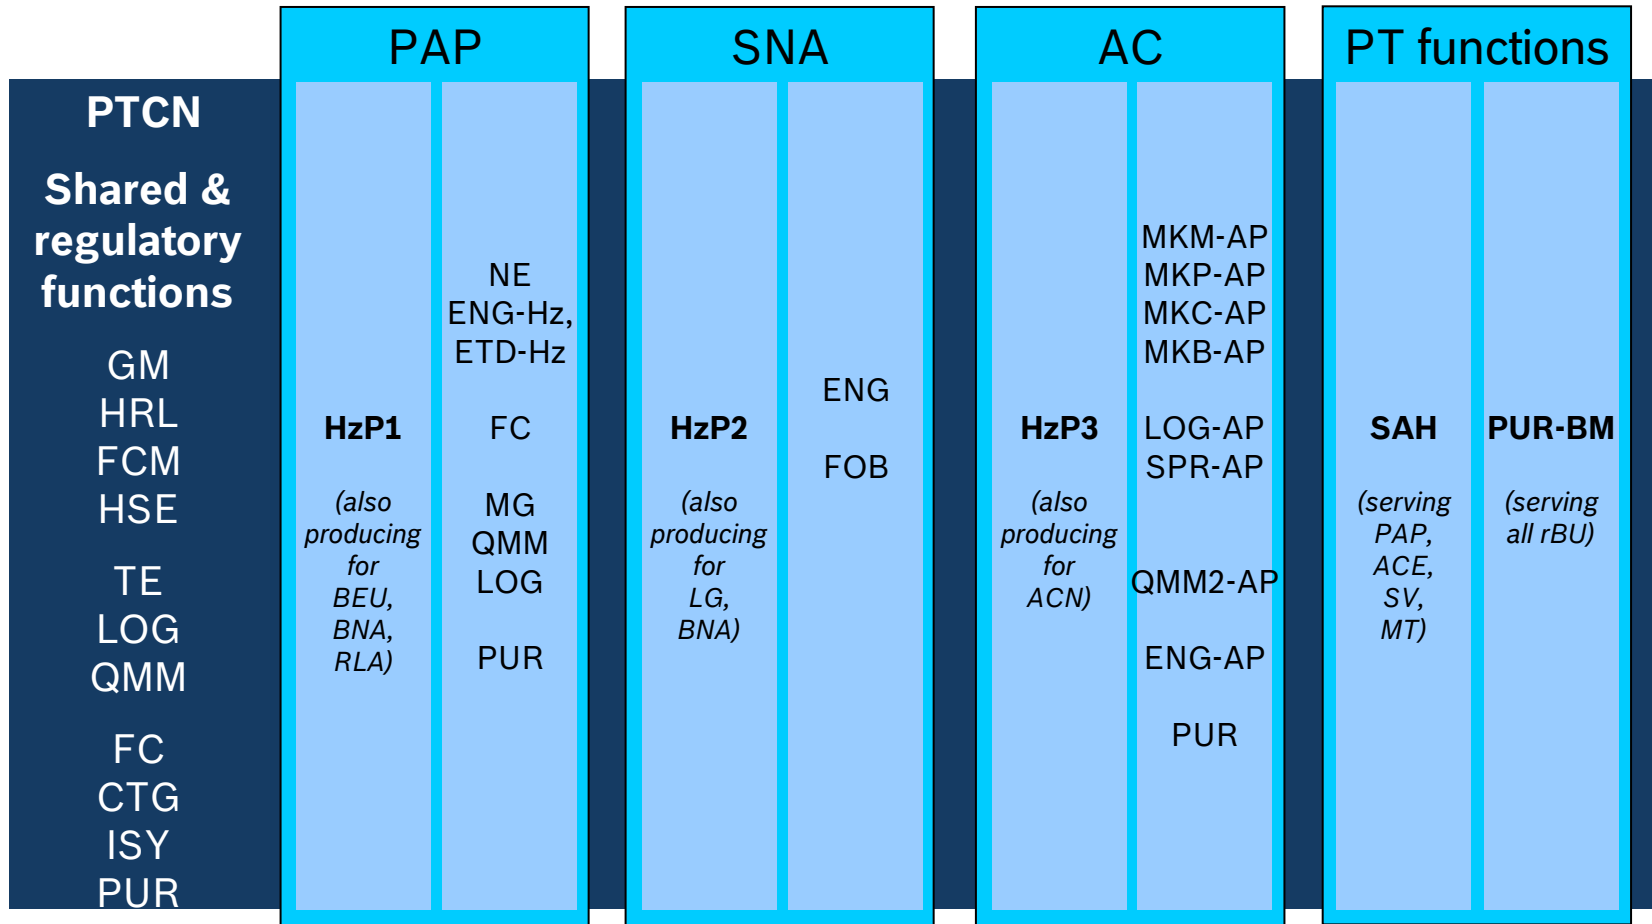

BOSCH

PTCN Milestones 里程碑

| | | | | |
|--|--|---|---|--|
| 1995 Foundation of Hangzhou Bosch Power Tools Co., Ltd. as JV of Bosch | 1997 Launch of 2kg hammer production Certification of ISO 9002 for Hangzhou | 1999 Launch of angle grinder production | 2000 Rolling out of 1st million of "made in Hangzhou" Bosch tools | 03/2003 Set up of SKIL tool production |
| 07/2003 Launch of marble cutter production Set up of Accessories production | 12/2003 Renaming of company Move to new facilities | 04/2004 Opening Ceremony of Bosch Power Tools (China) Co., Ltd. | 07/2004 Launch of 2-kg hammer (new version GBH2-22) production | 08/2004 Launch of cordless circular saw production |
| 03/2005 Launch of masonry drill bits production | 07/2005 10 th Anniversary Celebration of PTCN | 01/2006 Takeover of sales China from Melchers | 02/2007 Takeover 6 Bosch Service Centers from Melchers | 03/2007 Open Hangzhou training center |
| 03/2008 Open ETD lab | 09/2009 100 th Anniversary Celebration of Bosch | 10/2010 15 th Anniversary Celebration of PTCN | | |

BOSCH

PTCN: Site Map Hangzhou PTCN: 杭州博世地图

PTCN Organization PTCN组织结构图

PTCN – Business Areas 业务组成

Bosch Blue

博世蓝-专业电动工具

角磨机

5公斤电锤

Garden Tools

园林工具

电动打草机

高压清洗机

SKIL

Skil 世纪DIY 电动工具

电钻

曲线锯